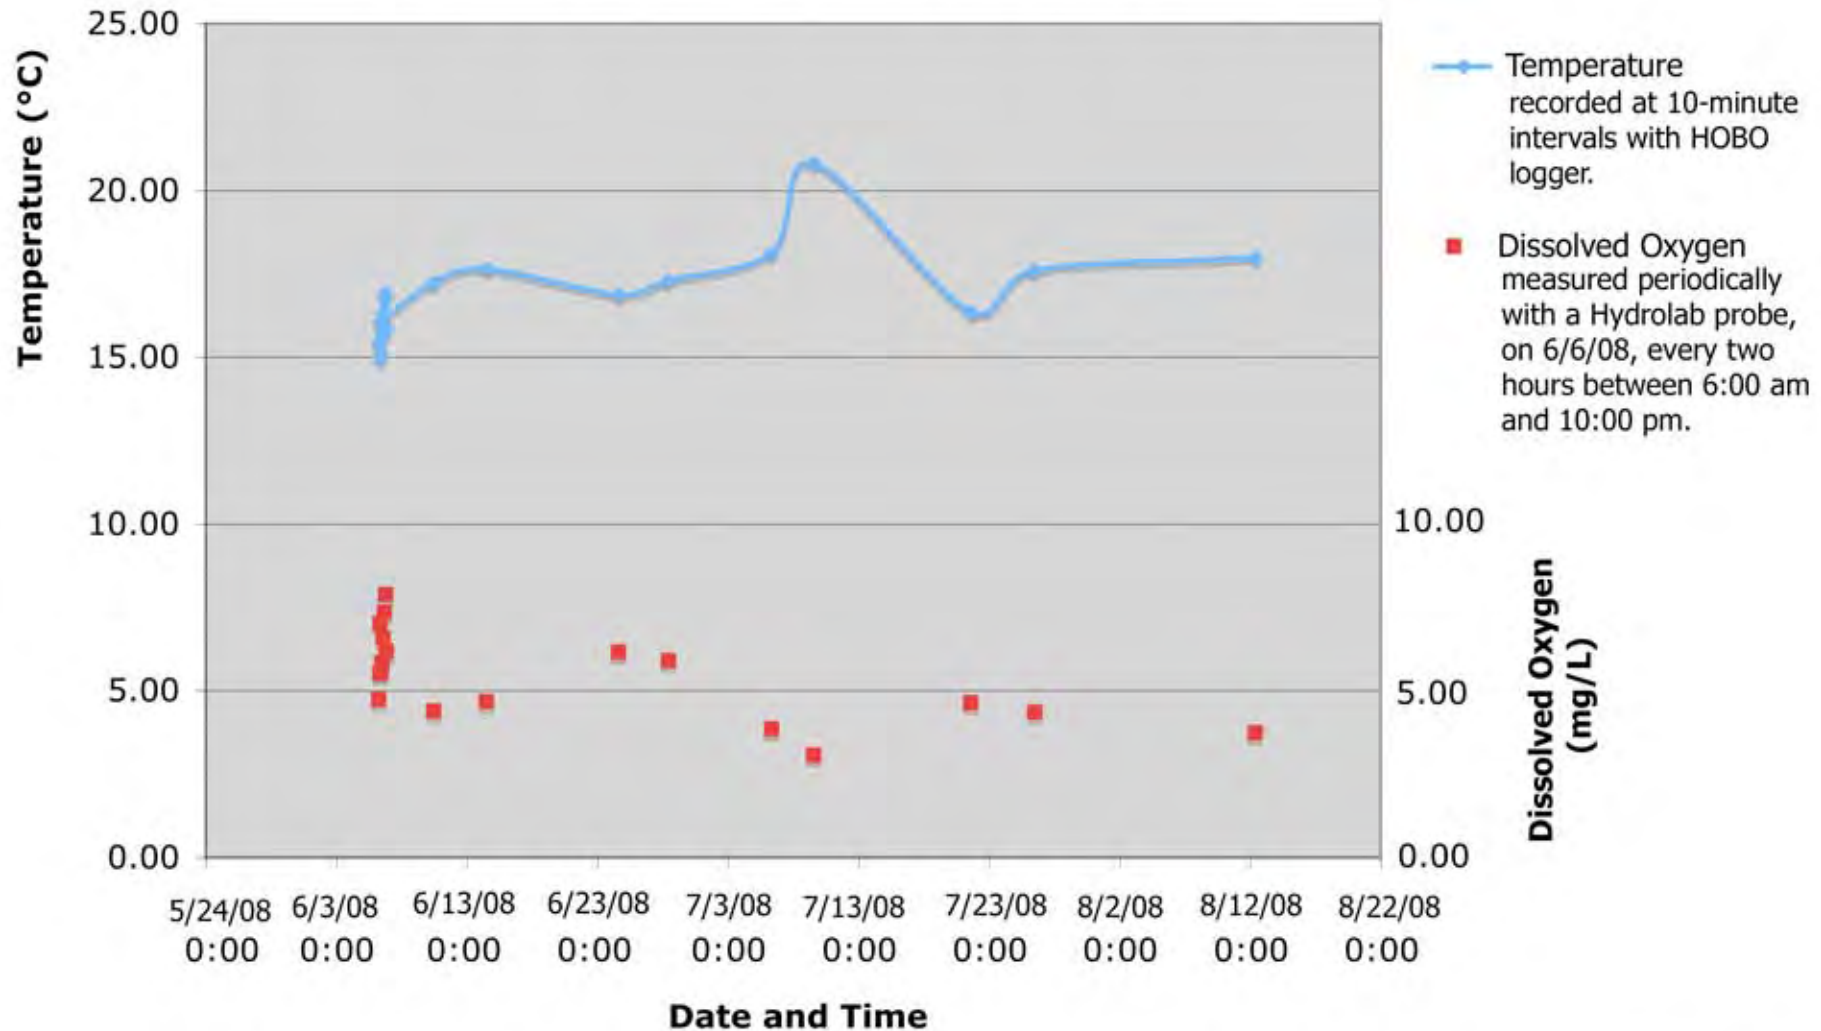

## Bridge Avenue Pool Temperature and Dissolved Oxygen

NOTE: During very hot weather, the water temperature is usually too high (>17°C) and the DO too low (<4 mg/L) for steelhead. However, lower T and higher DO overnight help the fish tolerate less favorable conditions during the day.