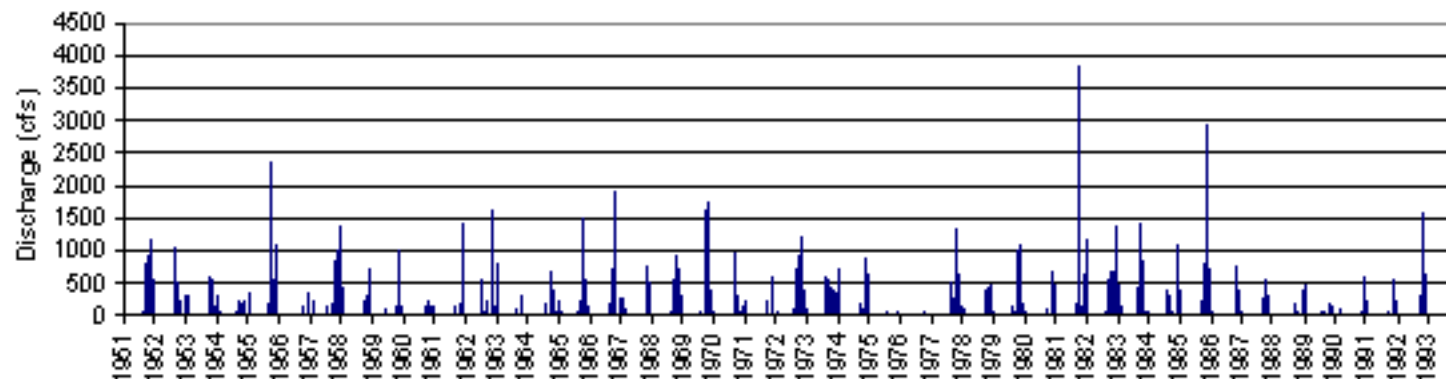

Daily Average Discharge
Corte Madera Creek at Ross, CA
USGS 11460000

Peak Discharge
Corte Madera Creek at Ross, CA
USGS 11460000